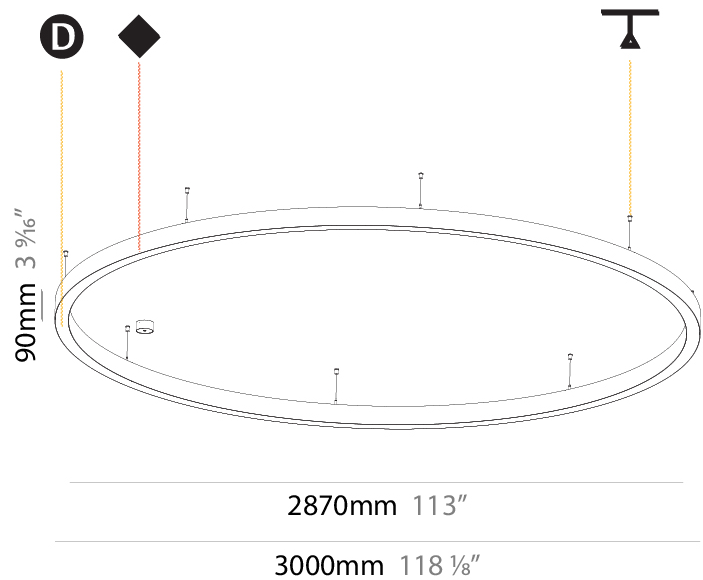

GENERAL

Series: Glorious
Subseries: Glorious Slim
Brand: Prolicht
Division: Architectural
Mounting Type: Suspension
Mounting Location: Ceiling
Subcategory: Ambient

PHYSICAL

Shape: Round
Diameter (mm): 3000
Diameter (in): 118 1/8
Depth (mm): 90
Depth (in): 3 9/16
Max. Overall Height (mm): 2090
Max. Overall Height (in): 82 5/16
Light Distribution: Direct
Weight (kg): 27.55
Weight (lbs): 60.75
Diffuser: [PMMA - Opal or Micro-Prism](#)
Fixture Finish: [SSR / BKV / CWI / CRY / HAB / LAG / UFT / ITA / RUA / RUR / MIC / FTG / MYG / TWT / LOD / PUS / FRO / FUP / KIA / POP / BLS / SPG / MEY / GOH / GUM / CHC / COM / ABZ / JAG / OBR / MOS / ROR](#)
Fixture Material: Aluminum
Cable Details: 2000mm or 6000mm Transparent Cable

ELECTRICAL

Lamp Type: LED (Zhaga Standard)
Input Wattage (W): 227.2
Total Output Wattage (W): 192
Dimming: [Tri-Mode (Non-Dimming and Phase Dimming (120Vac only) and 0-10V Dimming)](#)
Driver Included: Yes
Driver Location: Integrated
Driver Type: Constant Current - Universal
Driver Class: Class 2
Input Voltage (V): 120 - 277
Constant Current (MA): 350

LED

Color Temperature (°K): 3000 / 3500 / 4000
Max. Delivered Lumen (lm): 27160 / 27724 / 28290
CRI: >80 CRI
Efficiency (%): 88
Lamp Life (hrs): 50000

OPTICAL

RATINGS AND CERTIFICATIONS

Certified By: Certified for North American Standards
IP rating: IP20