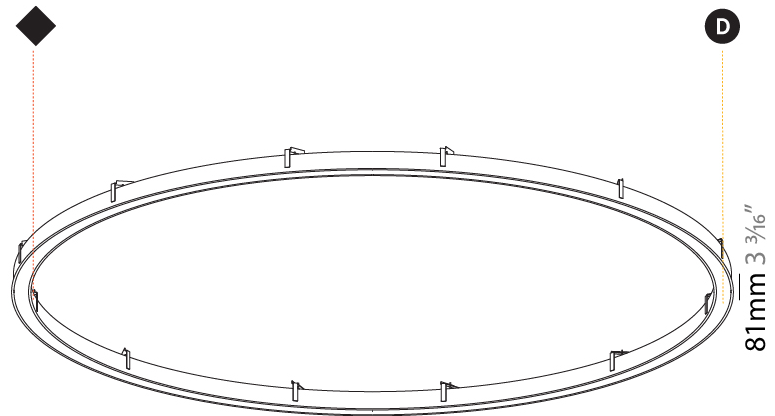

GENERAL

Series: Glorious
Subseries: Glorious Slim
Brand: Prolicht
Division: Architectural
Mounting Type: Recessed
Mounting Location: Ceiling
Subcategory: Ambient

PHYSICAL

Shape: Round
Diameter (mm): 3016
Diameter (in): 118 3/4
Height (mm): 81
Height (in): 3 1/16
Min. Recessing Depth (mm): 120
Min. Recessing Depth (in): 4 3/4
Light Distribution: Direct
Weight (kg): 27.132
Weight (lbs): 59.69
Diffuser: PMMA - Opal or Micro-Prism
Fixture Finish: SSR / BKV / CWI / CRY / HAB / LAG / UFT / ITA / RUA / RUR / MIC / FTG / MYG / TWT / LOD / PUS / FRO / FUP / KIA / POP / BLS / SPG / MEY / GOH / GUM / CHC / COM / ABZ / JAG / OBR / MOS / ROR
Fixture Material: Aluminum
Cut-out Measurements: 3007mm / 118 3/8" x 2863mm / 112 11/16"

ELECTRICAL

Lamp Type: LED (Zhaga Standard)
Input Wattage (W): 224
Total Output Wattage (W): 192
Dimming: Tri-Mode (Non-Dimming and Phase Dimming (120Vac only) and 0-10V Dimming)
Driver Included: Yes
Driver Location: Integrated
Driver Type: Constant Current - Universal
Driver Class: Class 2
Input Voltage (V): 120 - 277
Constant Current (MA): 350

LED

Color Temperature (°K): 3000 / 3500 / 4000
Max. Delivered Lumen (lm): 27160 / 27724 / 28290
CRI: >80 CRI
Efficiency (%): 0.884
Lamp Life (hrs): 50000

OPTICAL

RATINGS AND CERTIFICATIONS

Certified By: Certified for North American Standards
IP rating: IP20

Ø 2854mm 112 3/8"

Ø 3016mm 118 3/4 "

3007mm x 2863mm
118 3/8" x 112 11/16"

120mm
4 3/4"

10 - 30mm
3/8" - 1 3/16"