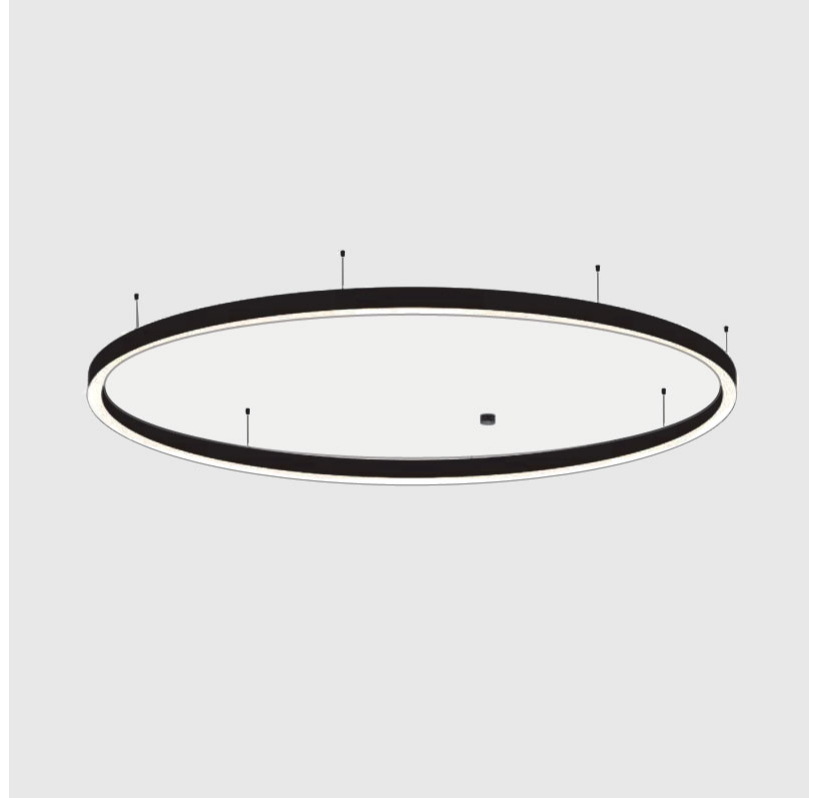

GENERAL

Series: Glorious
Subseries: Glorious Slim
Brand: Prolicht
Division: Architectural
Mounting Type: Suspension
Mounting Location: Ceiling
Subcategory: Ambient

PHYSICAL

Shape: Round
Diameter (mm): 5200
Diameter (in): 204 ³/₄
Height (mm): 90
Height (in): 3 ⁹/₁₆
Max. Overall Height (mm): 2090
Max. Overall Height (in): 82 ⁵/₁₆
Light Distribution: Direct
Weight (kg): 47.232
Weight (lbs): 104.15
Diffuser: PMMA - Opal or Micro-Prism
Fixture Finish: SSR / BKV / CWI / CRY / HAB / LAG / UFT / ITA / RUA / RUR / MIC / FTG / MYG / TWT / LOD / PUS / FRO / FUP / KIA / POP / BLS / SPG / MEY / GOH / GUM / CHC / COM / ABZ / JAG / OBR / MOS / ROR
Fixture Material: Aluminum
Cable Details: 2000mm or 6000mm Transparent Cable

ELECTRICAL

Lamp Type: LED (Zhaga Standard)
Input Wattage (W): 403.2
Total Output Wattage (W): 336
Dimming: Tri-Mode (Non-Dimming and Phase Dimming (120Vac only) and 0-10V Dimming)
Driver Included: Yes
Driver Location: Integrated
Driver Type: Constant Current - Universal
Driver Class: Class 2
Input Voltage (V): 120 - 277
Constant Current (MA): 350

LED

Color Temperature (°K): 3000 / 3500 / 4000
Max. Delivered Lumen (lm): 47520 / 48510 / 49500
CRI: >80 CRI
Efficiency (%): 88
Lamp Life (hrs): 50000

OPTICAL

RATINGS AND CERTIFICATIONS

Certified By: Certified for North American Standards
IP rating: IP20