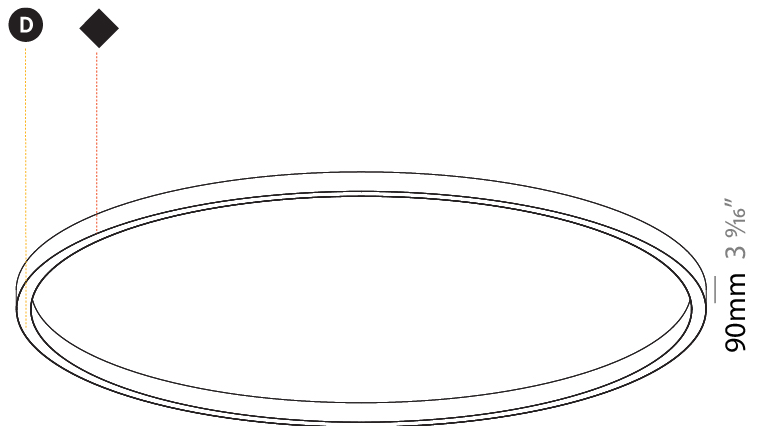

1. To build a product code in our configurator select the specify button on the base model # product page
2. To build a manual product code on this datasheet choose from the options listed below in blue font and add the suffix to the base model #

GENERAL

Series: Glorious
Subseries: Glorious Slim
Brand: Prolicht
Division: Architectural
Mounting Type: Surface
Mounting Location: Ceiling
Subcategory: Ambient

PHYSICAL

Shape: Round
Diameter (mm): 3000
Diameter (in): 118 1/8
Height (mm): 90
Height (in): 3 9/16
Light Distribution: Direct
Weight (kg): 26.284
Weight (lbs): 57.83
Diffuser: PMMA - Opal or Micro-Prism
Fixture Finish: SSR / BKV / CWI / CRY / HAB / LAG / UFT / ITA / RUA / RUR / MIC / FTG / MYG / TWT / LOD / PUS / FRO / FUP / KIA / POP / BLS / SPG / MEY / GOH / GUM / CHC / COM / ABZ / JAG / OBR / MOS / ROR
Fixture Material: Aluminum

ELECTRICAL

Lamp Type: LED (Zhaga Standard)
Input Wattage (W): 224
Total Output Wattage (W): 192
Dimming: Tri-Mode (Non-Dimming and Phase Dimming (120Vac only) and 0-10V Dimming)
Driver Included: Yes
Driver Location: Integrated
Driver Type: Constant Current - Universal
Driver Class: Class 2
Input Voltage (V): 120 - 277
Constant Current (MA): 350

LED

Color Temperature (°K): 3000 / 3500 / 4000
Max. Delivered Lumen (lm): 27160 / 27724 / 28290
CRI: >80 CRI
Efficiency (%): 88.4
Lamp Life (hrs): 50000

OPTICAL

RATINGS AND CERTIFICATIONS

Certified By: Certified for North American Standards
IP rating: IP20

Ø 2870mm 113"

Ø 3000mm 118 1/8"