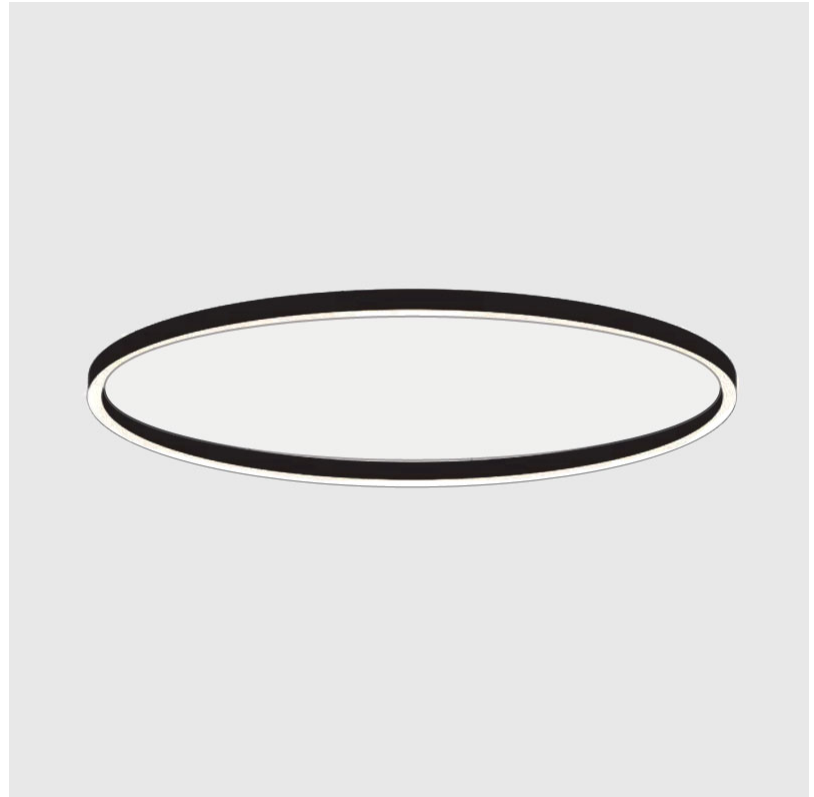

1. To build a product code in our configurator select the specify button on the base model # product page
2. To build a manual product code on this datasheet choose from the options listed below in blue font and add the suffix to the base model #

GENERAL

Series: Glorious
Subseries: Glorious Slim
Brand: Prolicht
Division: Architectural
Mounting Type: Surface
Mounting Location: Ceiling
Subcategory: Ambient

PHYSICAL

Shape: Round
Diameter (mm): 3000
Diameter (in): 118 1/8
Height (mm): 90
Height (in): 3 9/16
Light Distribution: Direct
Weight (kg): 26.284
Weight (lbs): 57.83
Diffuser: PMMA - Opal or Micro-Prism
Fixture Finish: SSR / BKV / CWI / CRY / HAB / LAG / UFT / ITA / RUA / RUR / MIC / FTG / MYG / TWT / LOD / PUS / FRO / FUP / KIA / POP / BLS / SPG / MEY / GOH / GUM / CHC / COM / ABZ / JAG / OBR / MOS / ROR
Fixture Material: Aluminum

ELECTRICAL

Lamp Type: LED (Zhaga Standard)
Input Wattage (W): 224
Total Output Wattage (W): 192
Dimming: Tri-Mode (Non-Dimming and Phase Dimming (120Vac only) and 0-10V Dimming)
Driver Included: Yes
Driver Location: Integrated
Driver Type: Constant Current - Universal
Driver Class: Class 2
Input Voltage (V): 120 - 277
Constant Current (MA): 350

LED

Color Temperature (°K): 3000 / 3500 / 4000
Max. Delivered Lumen (lm): 27160 / 27724 / 28290
CRI: >80 CRI
Efficiency (%): 88.4
Lamp Life (hrs): 50000

OPTICAL

RATINGS AND CERTIFICATIONS

Certified By: Certified for North American Standards
IP rating: IP20

Ø 2870mm 113"

Ø 3000mm 118 1/8"